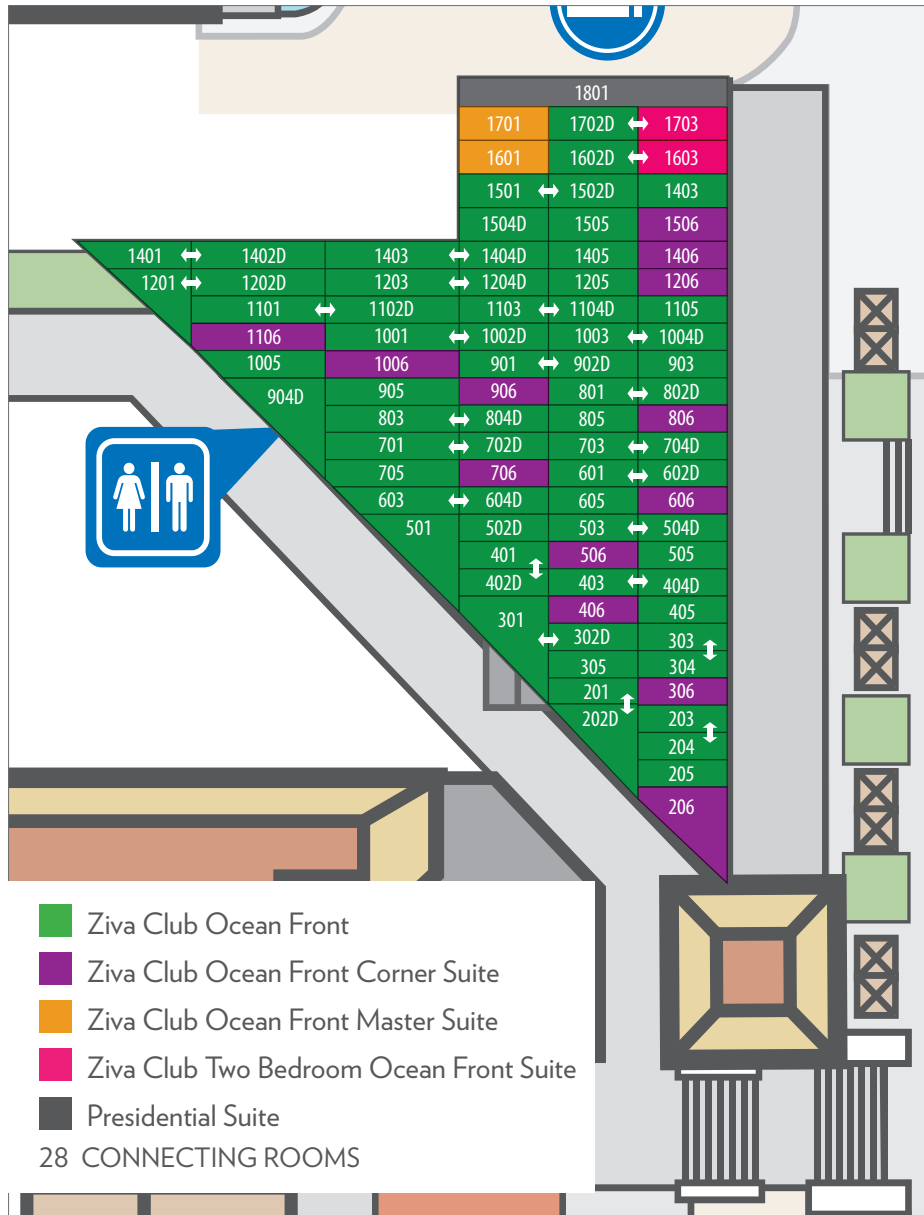

THE CLUB TOWER