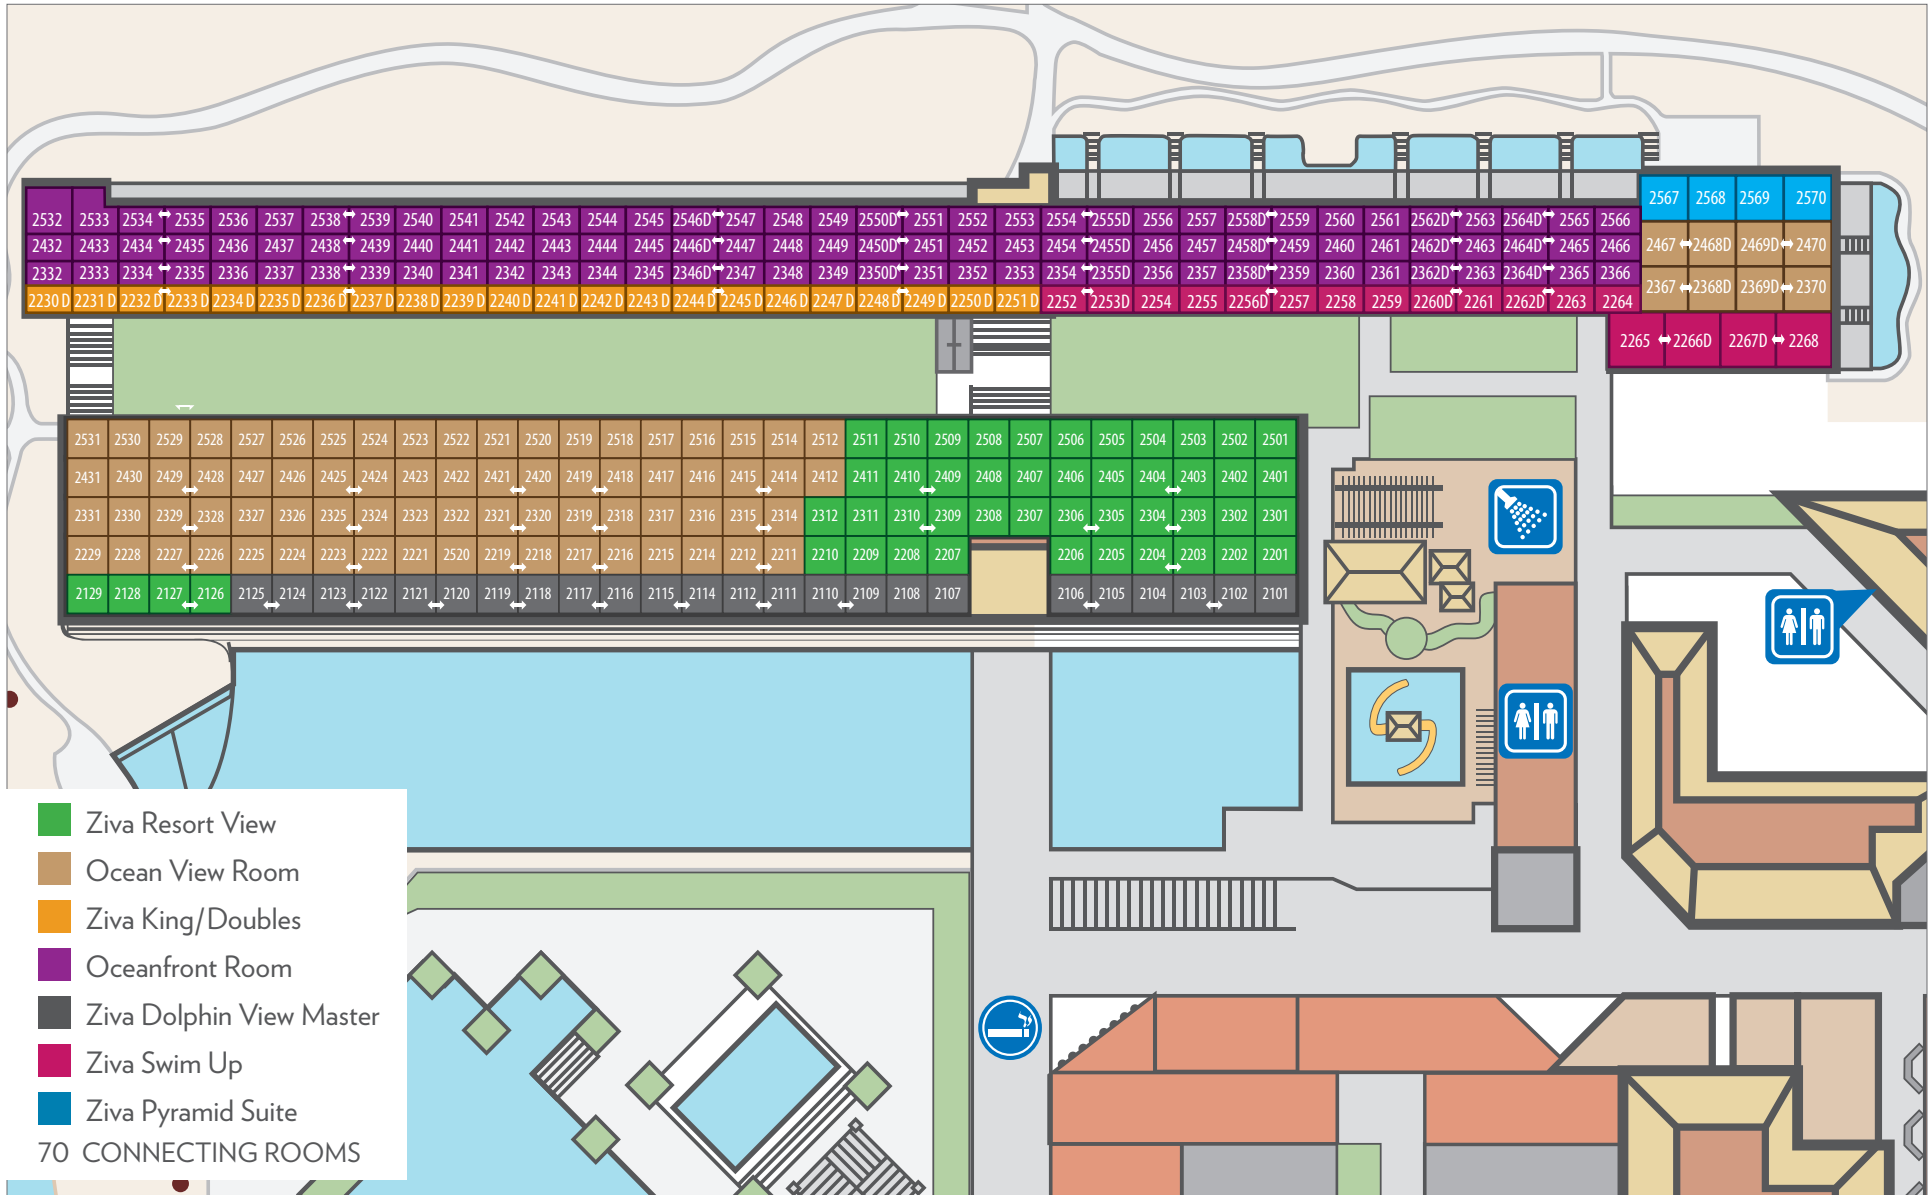

MAR CARIBE / CARIBBEAN SEA

FARO / LIGHTHOUSE

PLAYA / BEACH

BLVD. KUKULCAN / KUKULCAN BLVD.

- 01 Terraza para eventos privados / Terrace for private events
- 02 Lobby Bar Sáasil / Lobby Bar Saasil
- 03 Restaurante La Bastille / Restaurant
- 04 Restaurante El Mercado / Restaurant
- 05 Restaurante The Moongate / Restaurant
- 06 Dips & Sips Bar (Pool Bar)
- 07 Albercas / Swimming pools
- 08 Tinas de hidromasaje / Whirlpools
- 09 Restaurante Habaneros / Restaurant
- 10 Área de delfines / Dolphins area
- 11 Elevadores / Elevators
- 12 Juana Margarita
- 13 Alberca en la azotea (solo adultos) / Rooftop pool (adults-only)
- 14 Punta Vista Bar (rooftop bar)
- 15 Motor Lobby / Motor Lobby
- 16 Recepción / Front Desk
- 17 Centro de actividades / Activities Center
- 18 Tres Cervezas Bar (Sport bar)
- 19 Centro de Convenciones / Convention Center
- 20 Restaurante Chevy's / Restaurant
- 21 Restaurante Italiano Lorenzo's / Italian Restaurant
- 22 Pasteles (postres / Sweet treats)
- 23 Casa del Café
- 24 24 Hrs.
- 25 Agencia de viajes / Travel agency
- 26 Kidz Club
- 27 Gimnasio / Gym
- 28 "Fini" joyería / Jewelry store
- 29 "Boardwalk" tienda / Shop
- 30 VIP Lounge
- 31 Acceso a torre Club / Access to the tower Club
- 32 Centro de bodas / Wedding center
- 33 Spa Zen
- 34 Acceso a torre Premium (solo adultos) / Premium tower access (adults-only)
- 35 Salón de Belleza / Beauty Salon
- 36 Restaurante Tradewinds / Restaurant
- 37 Cancha de tenis / Tennis court
- 38 Estacionamiento / Parking lot
- 39 Sky Gazebo
- 40 Bar del Mar
- 41 Cliff Gazebo
- 42 Cabañas en la playa / Beach cabanas

**PYRAMID TOWER**

- Ziva Resort View
  - Ocean View Room
  - Ziva King/Doubles
  - Oceanfront Room
  - Ziva Dolphin View Master
  - Ziva Swim Up
  - Ziva Pyramid Suite
- 70 CONNECTING ROOMS

## THE CLUB TOWER